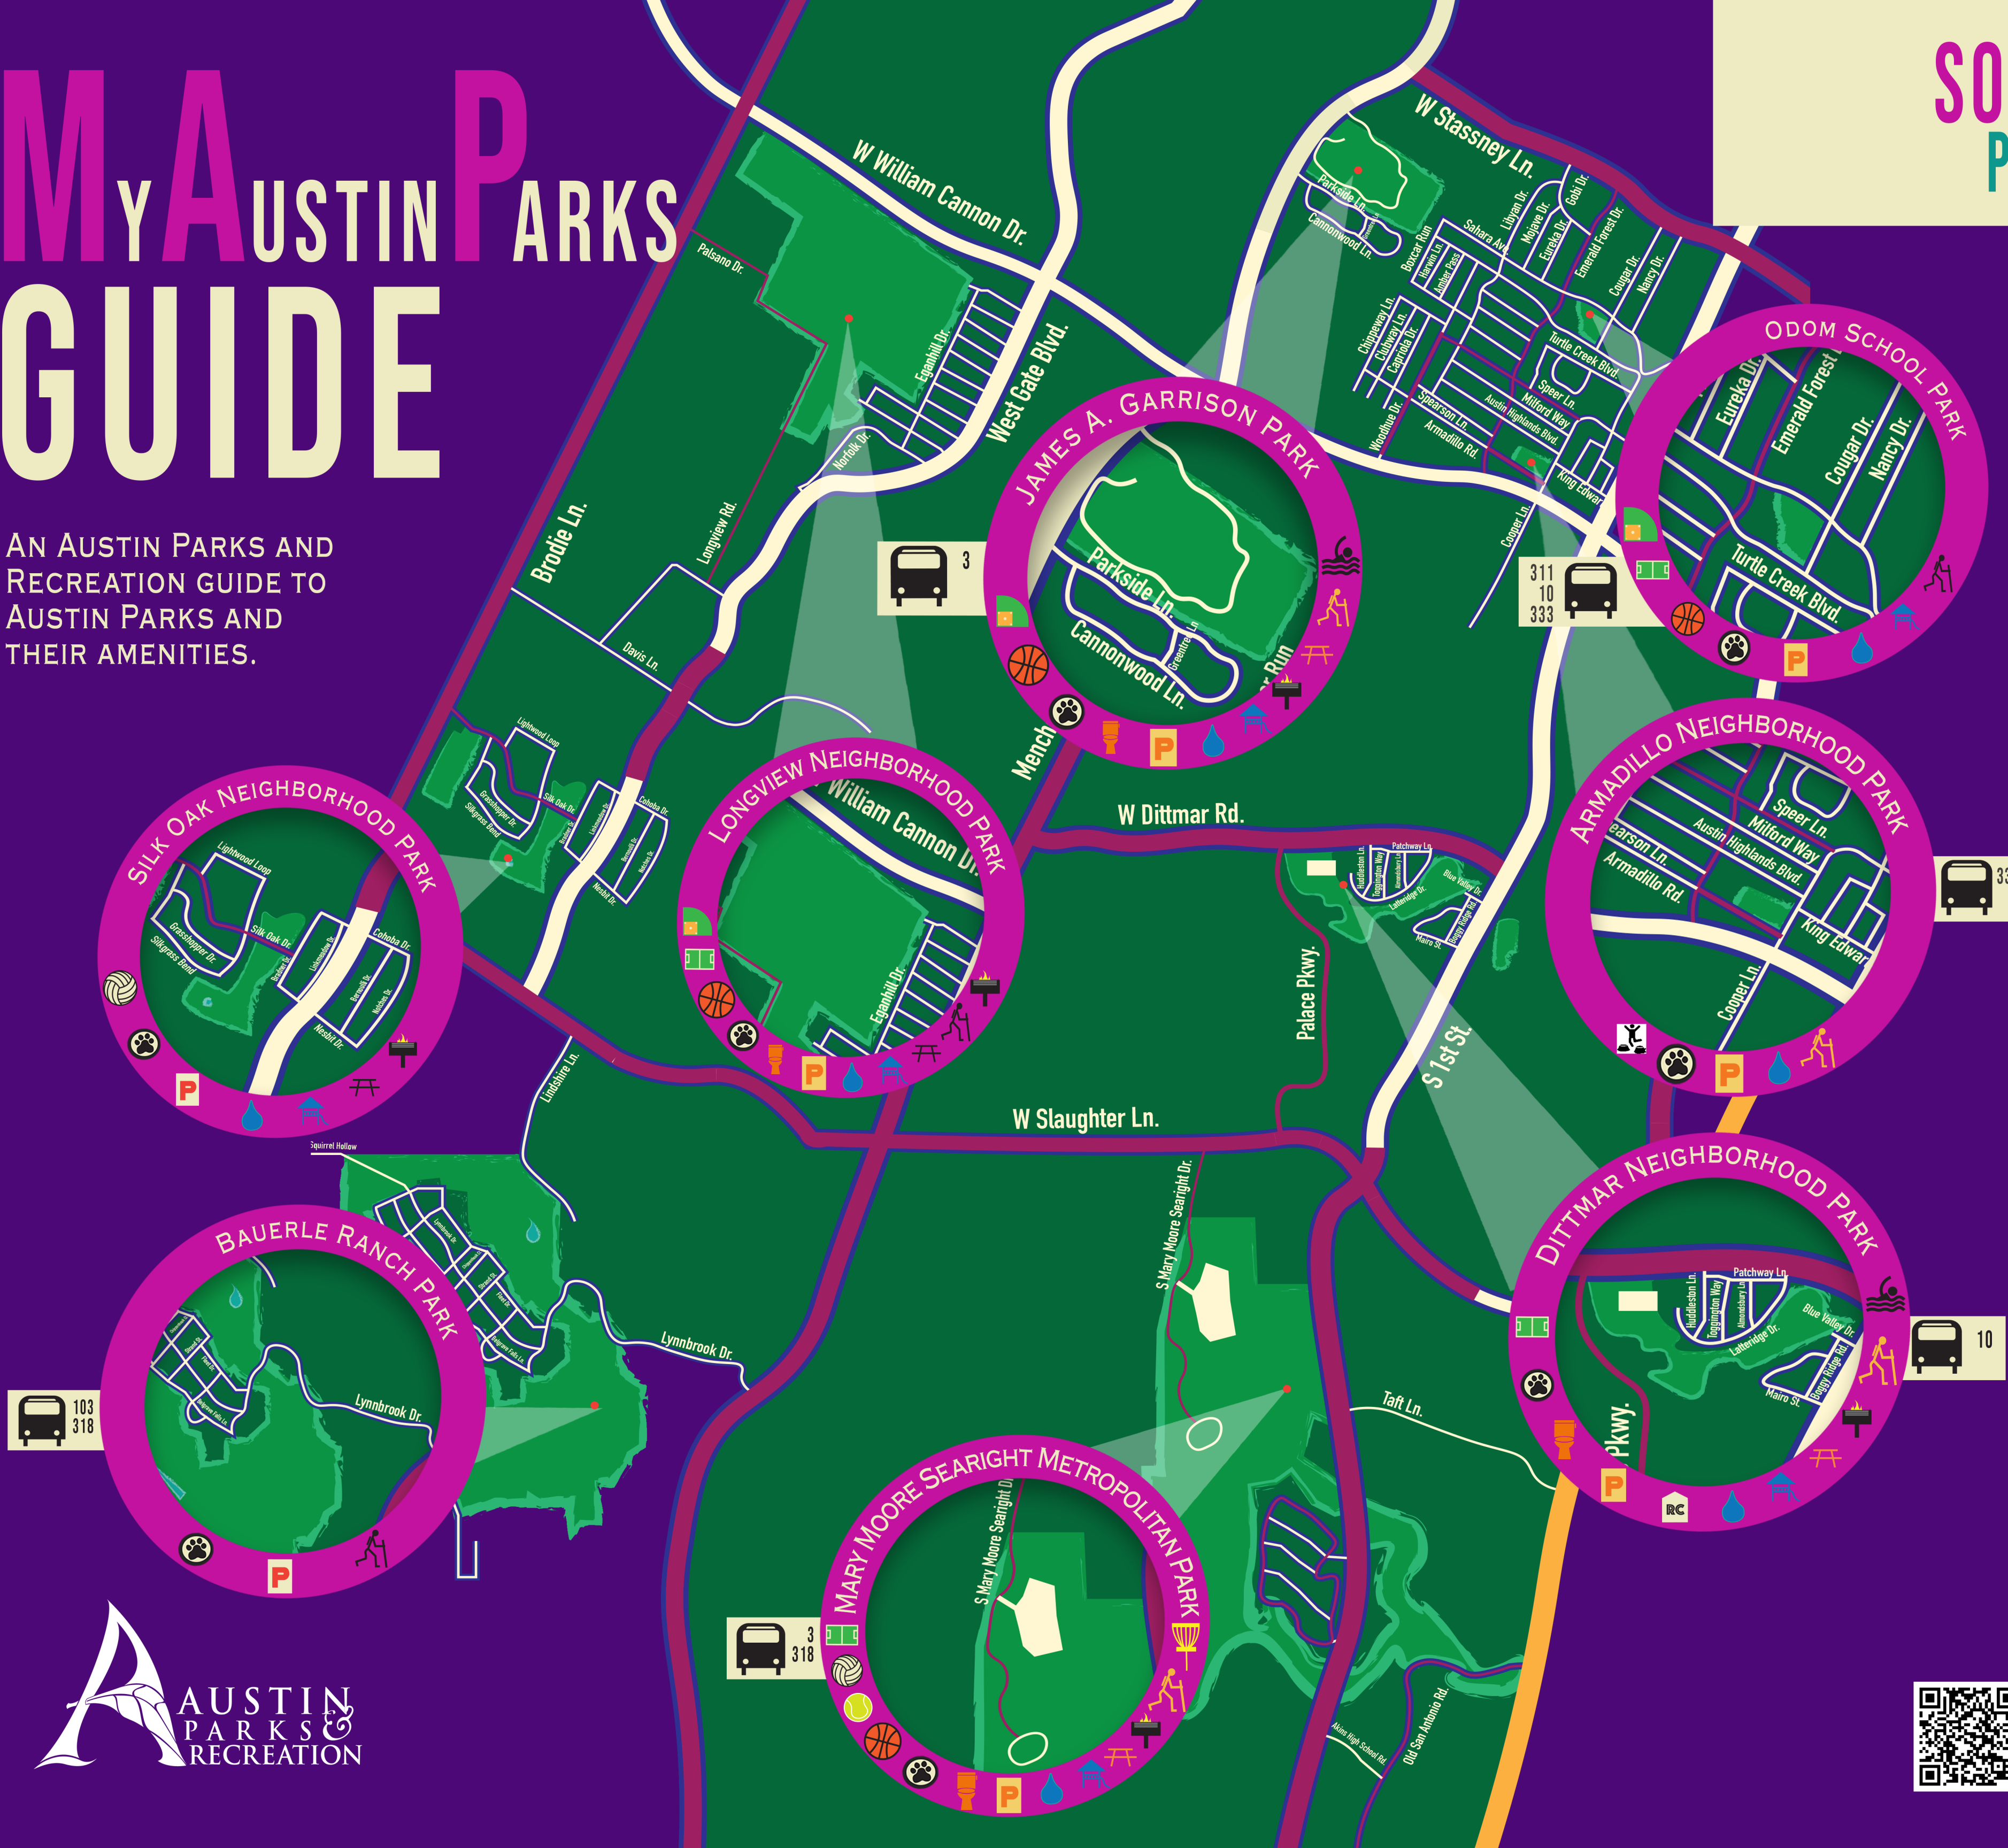

# MY AUSTIN PARKS GUIDE

AN AUSTIN PARKS AND RECREATION GUIDE TO AUSTIN PARKS AND THEIR AMENITIES.

# SOUTH AUSTIN PARK AMENITIES

ALL AMENITIES IN ORANGE ARE ALSO ADA ACCESSIBLE.

	TRAILS		ADA TRAILS
	PUBLIC BATHROOM		ADA BATHROOM
	PARKING		ADA PARKING
	PICNIC TABLES		ADA PICNIC TABLES
	POOL		
	GRILL		
	MULTI-PURPOSE FIELD		
	SOFTBALL/BASEBALL FIELD		
	VOLLEYBALL COURT		
	TENNIS COURT		
	BASKETBALL COURT		
	DISC GOLF		
	PLAYGROUND		
	NATURE PLAY		
	PET FRIENDLY		
	RECREATION CENTER		
	FITNESS STATIONS		
	SKATE PARK		
	WATER FOUNTAIN		
	BIKE FRIENDLY		
	SIDEWALKS		
	BUS ROUTE		